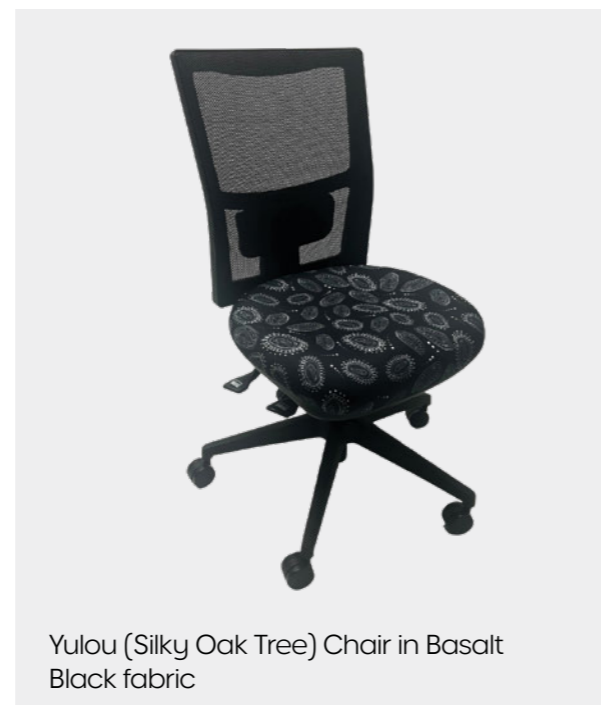

Jedess Hudson - artist and creator of the YINDI Basalt Black fabric design

Yulou (Silky Oak Tree) Chair in Basalt Black fabric

Lizzy Stageman
BY materialised

A proud descendant of the Wirandjuri Ngiyampaa and Barkindji nations in New South Wales, Lizzy's contemporary Aboriginal designs beautifully blend life experiences and stories, demonstrating remarkable artistic skill.

Against the Elements